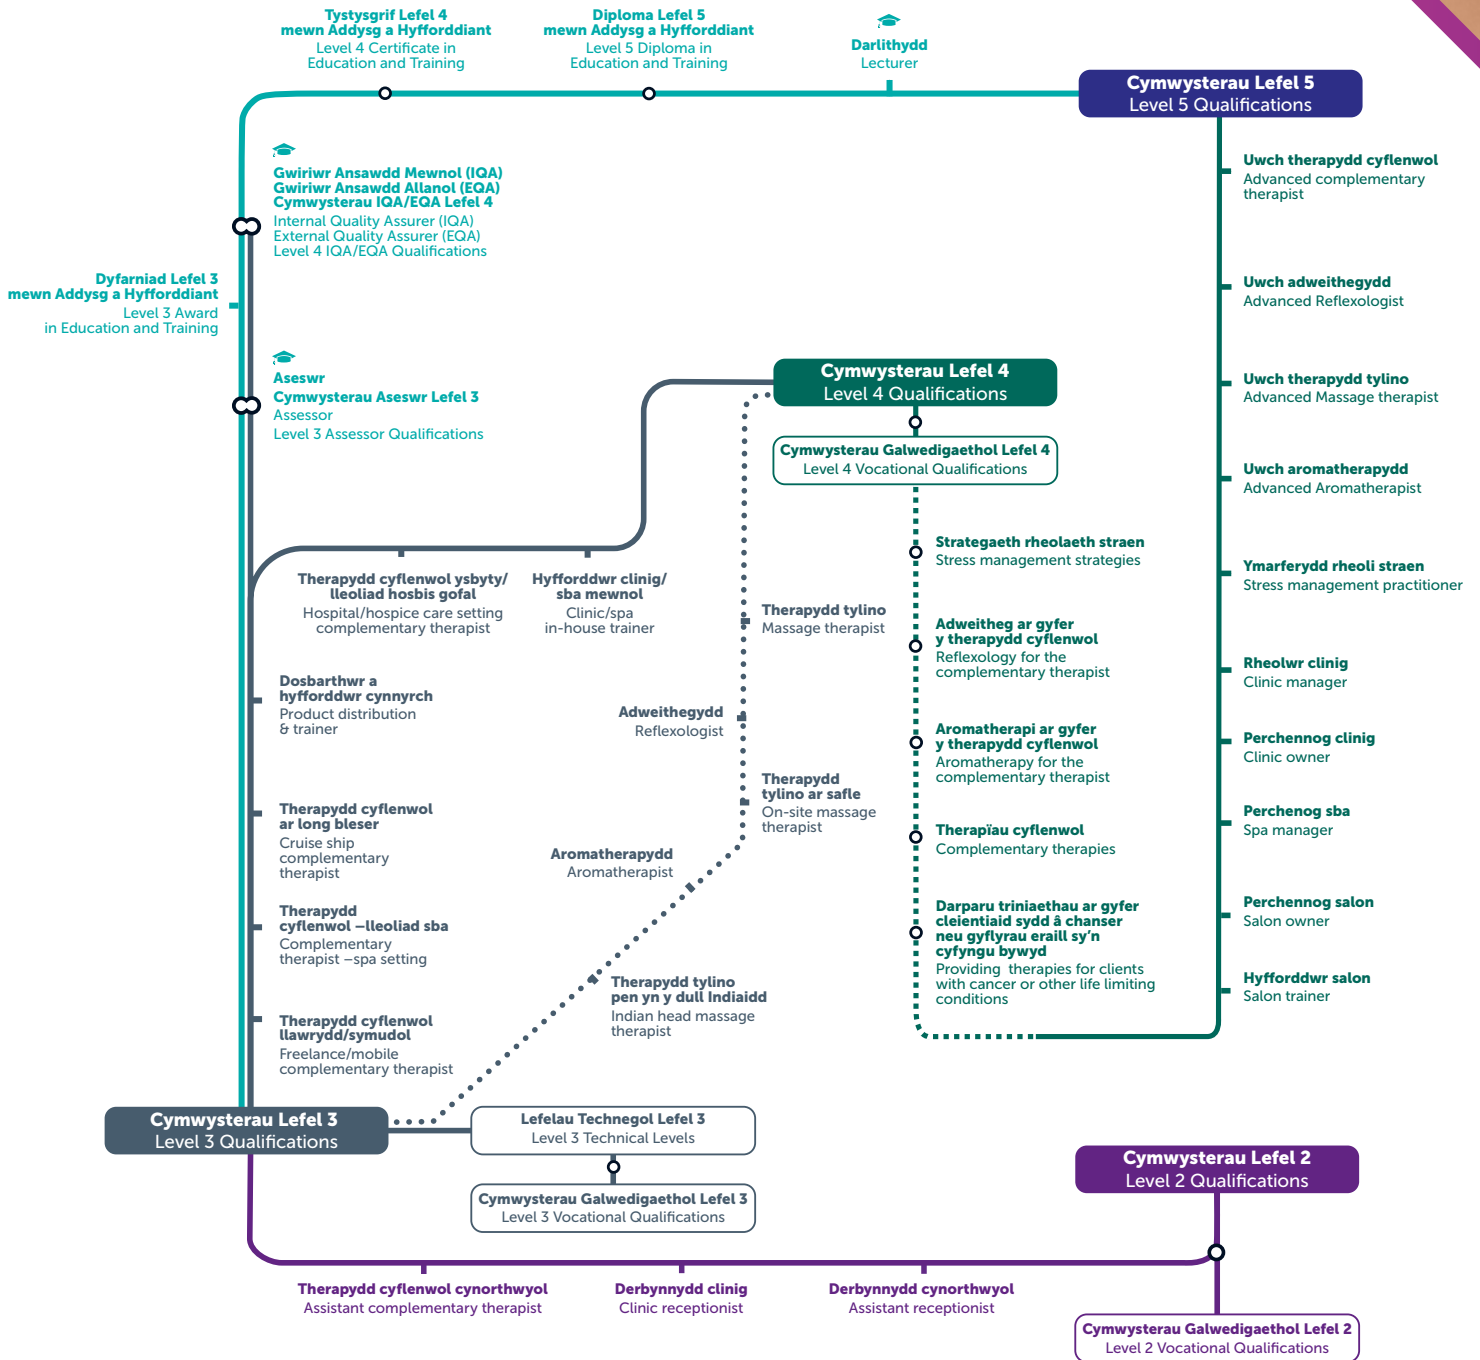

Llwybrau Gyrfa Therapi Cyflenwol

Complementary Therapy Career Paths

Allwedd Key

- Lefel 2 Level 2
- Lefel 3 Level 3
- ... Llawrydd Freelance
- Lefel 4 Level 4
- Diplomâu Diplomas
- Lefel 5 Level 5
- Cymwysterau Aseswr ac Addysg Assessor & Education qualifications

VTCT

Gwell cefnogaeth ar gyfer dyfodol disglair
Smarter support for brighter futures

www.vtct.org.uk/cymraeg-welsh